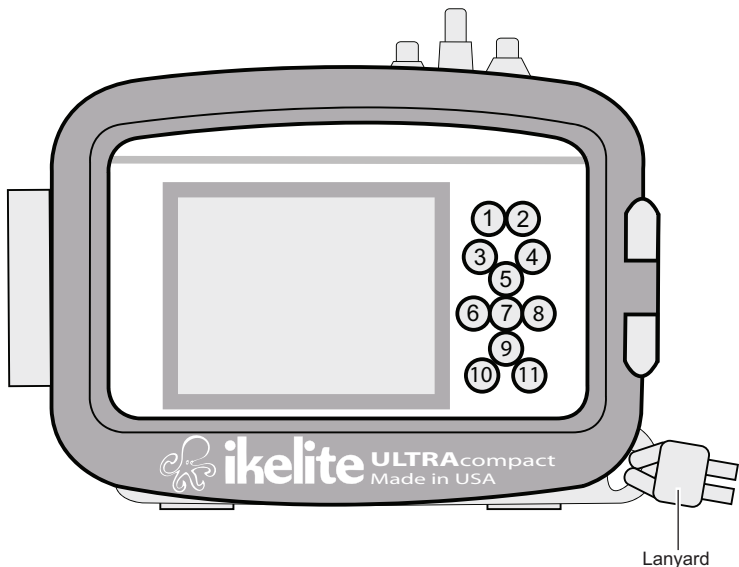

Parts of the Housing - Back View

1. Zoom Button (Wide)
2. Zoom Button (Telephoto)
3. Mode Button
4. Playback Button
5. Cursor Up / Exp. Comp.
6. Cursor Left / Self-timer
7. MENU/SET Button
8. Cursor Right / Flash Setting
9. Cursor Down / Macro Mode
10. Display Button
11. Q. Menu / Delete