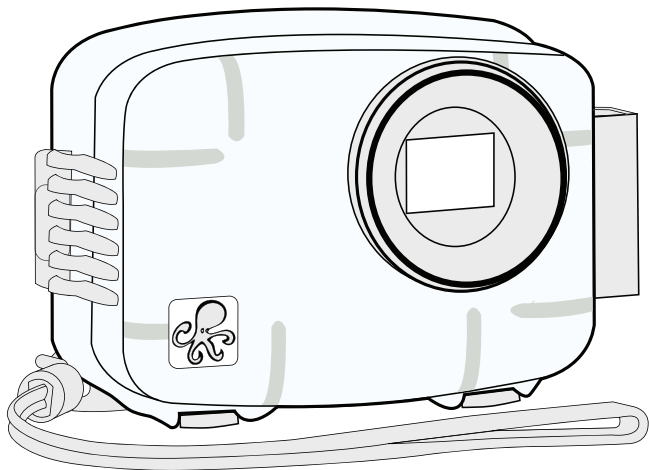

Digital Housing

Supplemental Instructions

6270.25 for Panasonic DMC-TS25, FT25

Thank you for your purchase of Ikelite equipment. Please read the "Instruction Manual" and "Supplemental Instructions" completely before attempting to operate or dive with this product.

Housing Specifications

Controls	All camera functions
Width	5.9 in (150 mm) including controls
Height	4.7 in (119 mm) including controls
Depth	3.1 in (79 mm) including controls
Weight	1 lb (454 g)
Buoyancy.....	Slightly positive in freshwater
Depth Rating	200 ft (60 m)
Built-in Flash	Yes
Strobe Connection.....	Optical Trigger
Tray Mounting	12-24 thread with 3 in spacing (76 mm)
Main O-Ring0132.45
Port O-Ring0134.33
Port Diameter	2.2 in (55 mm)
Use 46mm Lenses.....	No
Use 67mm Lenses.....	No Due to the nature of the camera's lens,external wide angle lenses provide no significantadvantage
Use Bayonet Lenses	NoDue to the nature of the camera's lens, externalwide angle lenses provide no significantadvantage