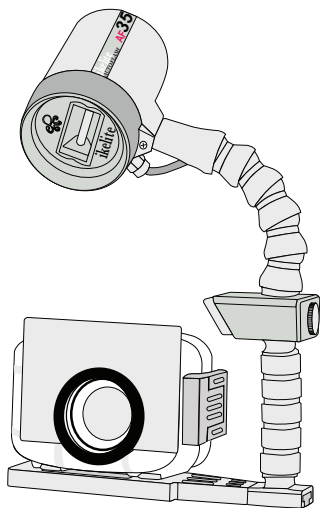

External Accessory Lenses

Due to the nature of the camera lens, external wide angle lenses provide no significant advantage.

AF35 Strobe Package 4035

The AutoFlash AF35 kit is a great compliment, and an effortless, affordable way to add a flash to your new Ikelite point and shoot camera system. Everything you need to get started is in the box. Just attach it to the bottom of your housing and start taking pictures!

The AF35 Strobe Package is available to support your housing along with a full range of accessories. Please visit www.ikelite.com to see the most current information about recommended accessories for your housing.