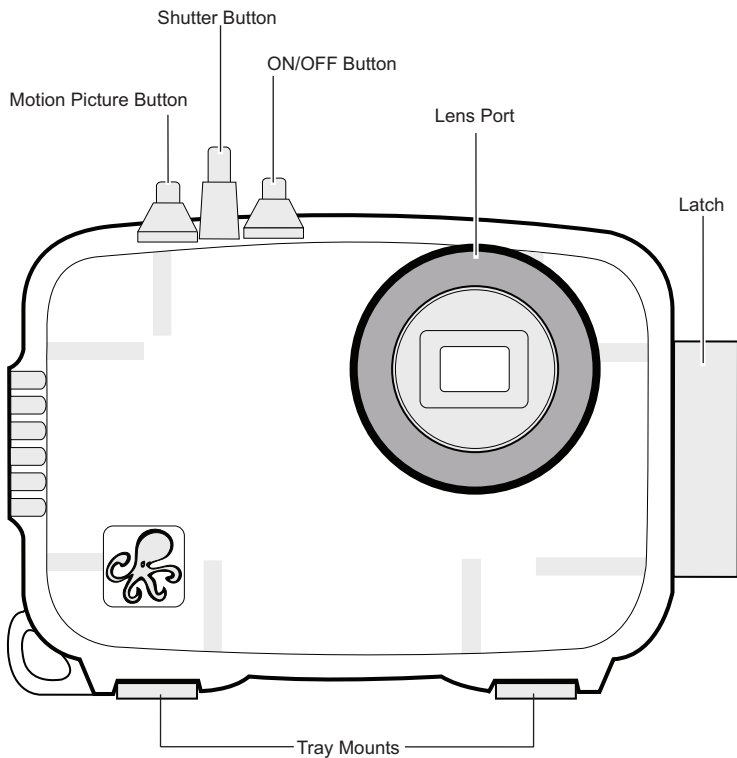

Digital Housing

Supplemental Instructions

6270.25 for Panasonic DMC-TS25, FT25

Thank you for your purchase of Ikelite equipment. Please read the "Instruction Manual" and "Supplemental Instructions" completely before attempting to operate or dive with this product.

Housing Specifications

Controls	All camera functions
Width	5.9 in (150 mm) including controls
Height	4.7 in (119 mm) including controls
Depth	3.1 in (79 mm) including controls
Weight	1 lb (454 g)
Buoyancy.....	Slightly positive in freshwater
Depth Rating	200 ft (60 m)
Built-in Flash	Yes
Strobe Connection.....	Optical Trigger
Tray Mounting	12-24 thread with 3 in spacing (76 mm)
Main O-Ring0132.45
Port O-Ring0134.33
Port Diameter	2.2 in (55 mm)
Use 46mm Lenses.....	No
Use 67mm Lenses.....	No Due to the nature of the camera's lens,external wide angle lenses provide no significantadvantage
Use Bayonet Lenses	NoDue to the nature of the camera's lens, externalwide angle lenses provide no significantadvantage

Parts of the Housing - Front View

Parts of the Housing - Back View

1. Zoom Button (Wide)
2. Zoom Button (Telephoto)
3. Mode Button
4. Playback Button
5. Cursor Up / Exp. Comp.
6. Cursor Left / Self-timer
7. MENU/SET Button
8. Cursor Right / Flash Setting
9. Cursor Down / Macro Mode
10. Display Button
11. Q. Menu / Delete